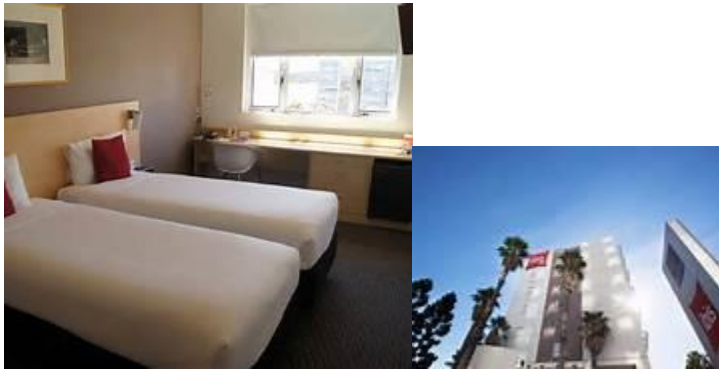

Hotel Ibis budget Sydney Olympic Park

<https://www.accorhotels.com/gb/hotel-6582-ibis-budget-sydney-olympic-park/index.shtml#origin=ibis>

- **Address:** 8 Edwin Flack Avenue, Sydney Olympic Park New South Wales 2127
- **Phone:** 02 9648 3862
- **Hotel class:** 3-star hotel